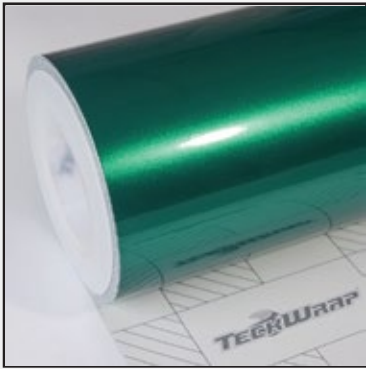

OCEAN GREEN

SKU: RB18